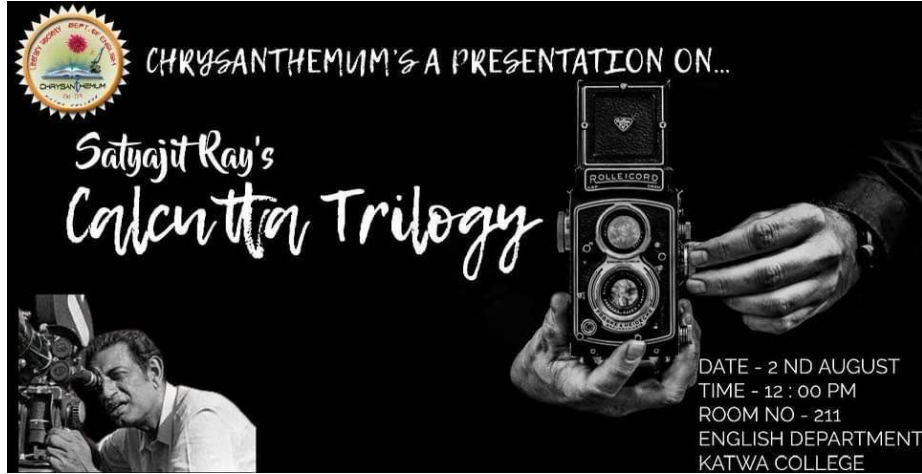

KATWA COLLEGE

(Affiliated to the University of Burdwan)

Principal's Office,

P.O.: Katwa, Dist.: Purba Bardhaman, West Bengal, PIN: 713 130, India.

Mobile: +918101078393

॥ विद्यया विन्दतेऽमृतम् ॥

Report on students' seminar organized by Chrysanthemum, Literary Society of the Department

Signature of the IQAC Coordinator

Coordinator
IQAC
Katwa College

Signature of the Principal

Principal
Katwa College