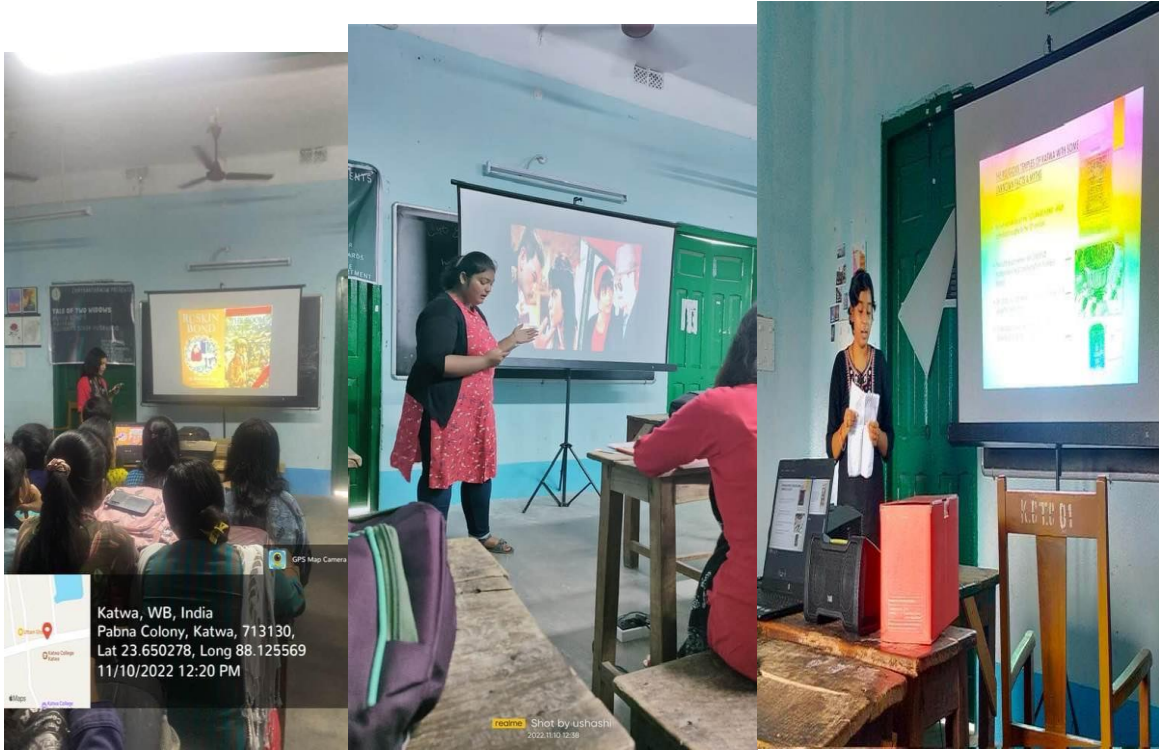

KATWA COLLEGE

(Affiliated to the University of Burdwan)

Principal's Office,

P.O.: Katwa, Dist.: Purba Bardhaman, West Bengal, PIN: 713 130, India.

Mobile: +918101078393

॥ विद्यया विन्दतेऽमृतम् ॥

Signature of the IQAC Coordinator

Coordinator
IQAC
Katwa College

Signature of the Principal

Principal
Katwa College